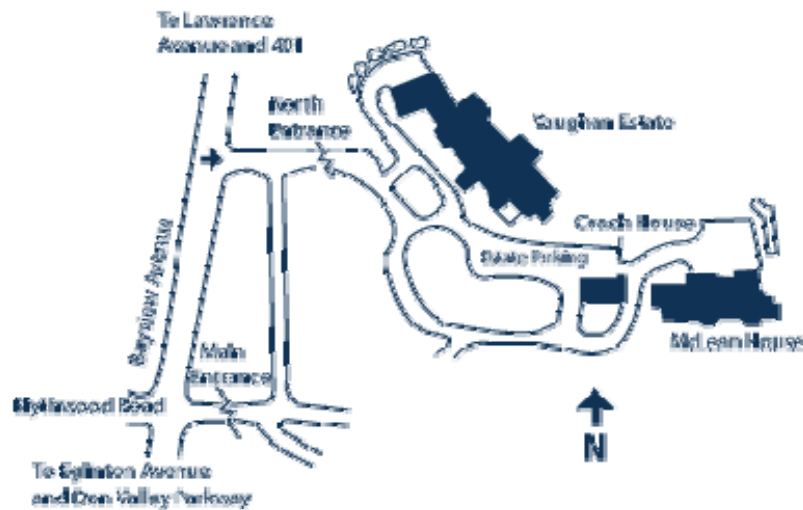

Ample free parking is available for you and all of your guests.

Sunnybrook Health Sciences Centre
2075 Bayview Avenue, Toronto
M4N 3M5
Tel: 416.487.3841

Directions

By Car:

From the east or west

- Exit Highway 401 at Bayview Avenue and continue south
- Pass under the bridge at Lawrence Avenue
- Turn left at the next traffic light
- Follow the road straight in to Vaughan Estate on your left.
- Continue through the parking lot to McLean House and the Coach House.

From downtown

- Take Bayview Avenue northbound
- Pass the main entrance to Sunnybrook Health Sciences Centre (north of Eglinton)
- Turn right at the next traffic light
- Follow the road straight in to Vaughan Estate on your left.
- Continue through the parking lot to McLean House and the Coach House.

By transit (TTC):

From Davisville Subway Station:

- Take the "Bayview 11" bus to Sunnybrook Health Sciences Centre (hospital)
- The bus turns into the Sunnybrook campus
- Get off at the stop in front of L-Wing (2nd stop)
- When facing L-Wing, turn right, following the road away from Bayview Avenue and the hospital
- Turn left down the hill (signs to McLean House)
- The Vaughan Estate is to the left of the parking lot, McLean House to the right

From Lawrence Subway Station:

- Take the "Lawrence 124" bus to Sunnybrook Health Sciences Centre (hospital)
- The bus turns into the Sunnybrook campus
- Get off at the stop in front of L-Wing (2nd stop)
- When facing L-Wing, turn right, following the road away from Bayview Avenue and the hospital
- Turn left down the hill (signs to McLean House)
- The Vaughan Estate is to the left of the parking lot, McLean House to the right